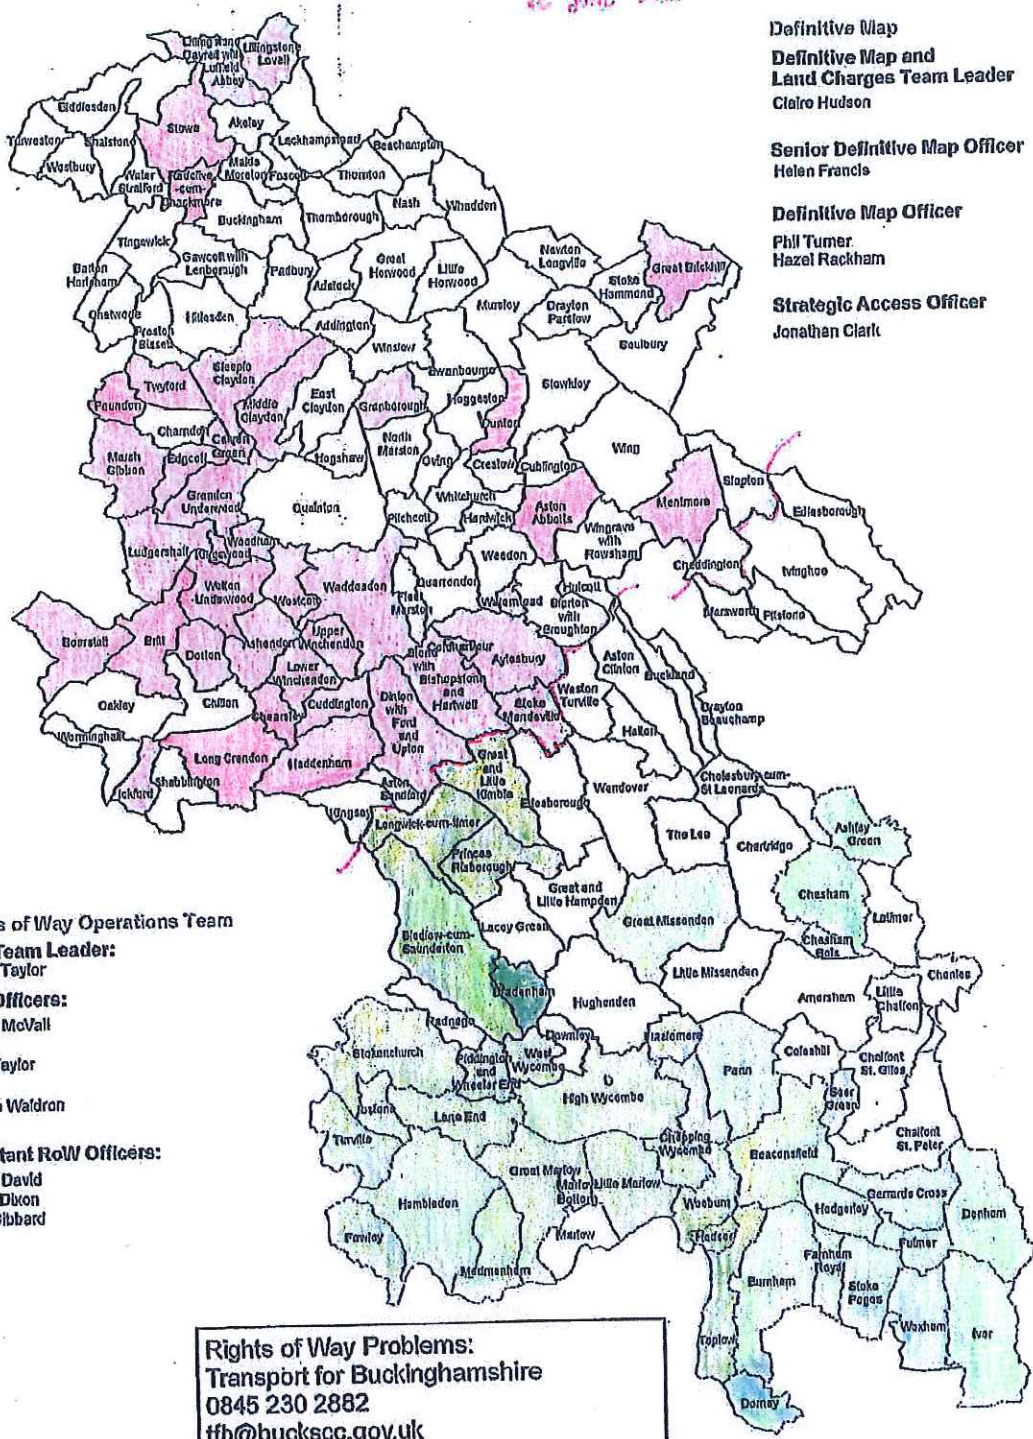

RIGHTS OF WAY AREAS AND PARISHES

CONTINUED PARISHES
AS OF JUNE 2015

Definitive Map
Definitive Map and Land Charges Team Leader
 Claire Hudson

Senior Definitive Map Officer
 Helen Francis

Definitive Map Officer
 Phil Turner
 Hazel Rackham

Strategic Access Officer
 Jonathan Clark

Rights of Way Operations Team
Area Team Leader:
 Joanne Taylor

Area Officers:
 Alastair McVall
 Rosie Taylor
 Corinne Waldron

Assistant RoW Officers:
 Sophie David
 James Dixon
 Rose Gibbard